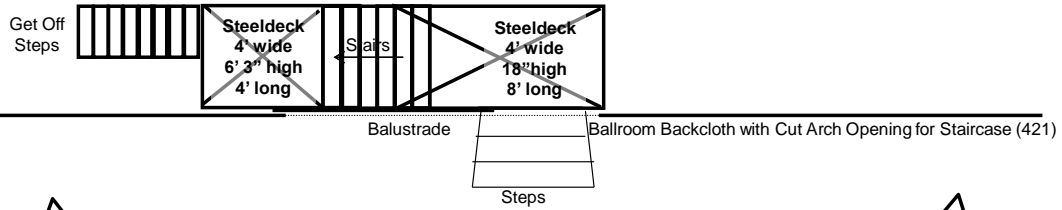

Interior Backing Cloth for Staircase and Rostrum (434)

Living Room/Ballroom (430 SR)

Cut Cloth (430 SL)

Show Title: Annie	Plan Number: 12 of 12	Scale: 1/4" : 1"
Act: 2 Scene: 5a	Scene Name: Christmas Morning	Drawn by: A.Leech 02/06/15