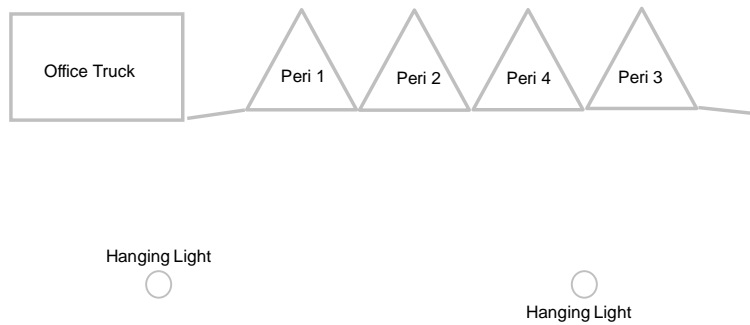

Please enquire for further details.

NYC Skyline Backcloth (422)

Show Title: Annie	Plan Number: 1 of 12	Scale: ¼" : 1"
Act: 1 Scene: 1	Scene Name: Orphanage	Drawn by: A.Leech 02/06/15

NYC Skyline Backcloth (422)