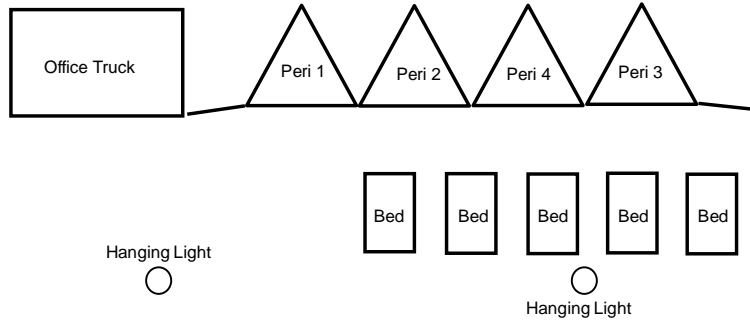

NYC Skyline Backcloth (422)

Show Title: Annie	Plan Number: 1 of 12	Scale: ¼" : 1"
Act: 1 Scene: 1	Scene Name: Orphanage	Drawn by: A.Leech 02/06/15