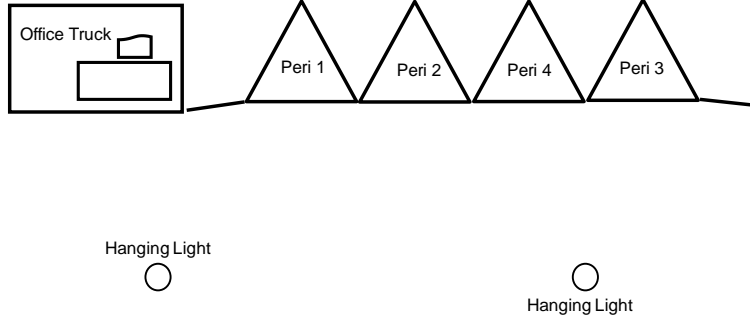

NYC Skyline Backcloth (422)

Show Title: Annie	Plan Number: 7 of 12	Scale: 1/4" : 1"
Act: 1 Scene: 7	Scene Name: Orphanage	Drawn by: A.Leech 02/06/15