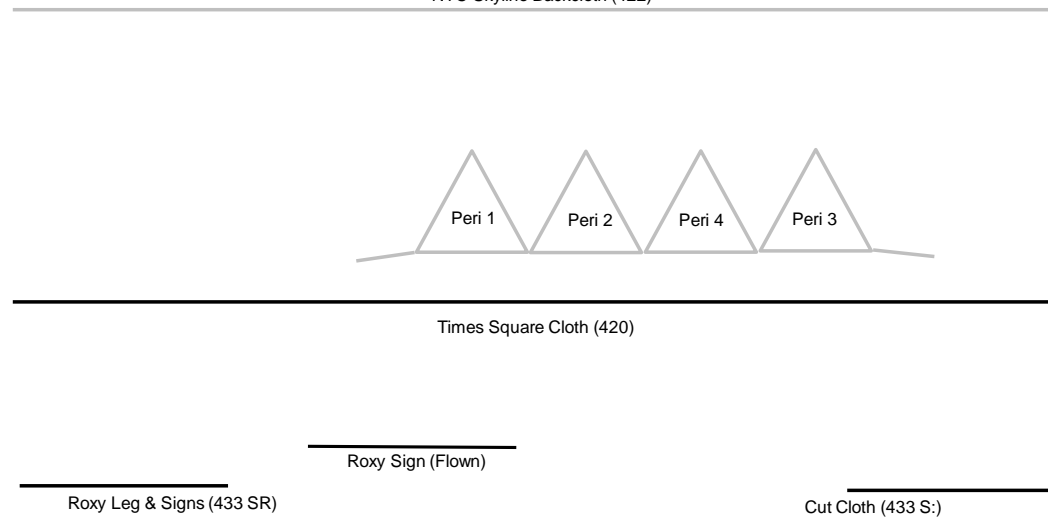

NYC Skyline Backcloth (422)

Show Title: Annie	Plan Number: 6 of 12	Scale: ¼" : 1"
Act: 1 Scene: 6	Scene Name: Streets Of New York	Drawn by: A.Leech 02/06/15